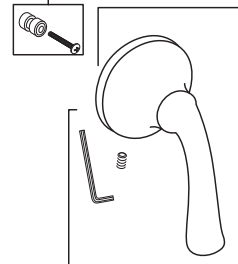

American Standard

Patience Pressure Balancing Bath and Shower Trim Kit

MODEL NUMBER

TU106500
TU106501
TU106502
TU106507
TU106508

M970092-YYY0A
Shower Arm & Flange

1660738.YYY
Shower Head
(1.75 gpm)

1660739.YYY
Shower Head
(2.5 gpm)

078016-0020A
Escutcheon Screw

M970654-0070A
Cartridge

M907414-YYY0A
Decorative Ring

M907053-YYY0A
Cartridge Cap

M970457-0070A
Adaptor Kit

M907858-YYY0A
Escutcheon

M970281-YYY0A
Handle Kit

8888101.YYY
Tub Spout

PURCHASE SEPARATELY

M970649-YYY0A
Deep rough-in kit

Replace the "YYY" with appropriate finish code

POLISHED CHROME	002
POLISHED NICKEL	013
LEGACY BRONZE	278
BRUSHED NICKEL	295

HOT LINE FOR HELP

For toll-free information and answers to your questions, call:
1 (800) 442-1902