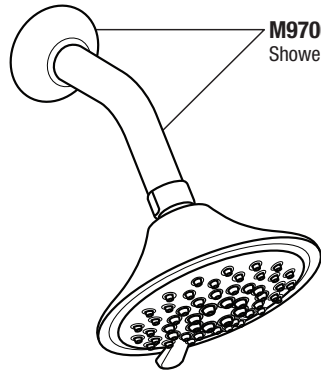

American Standard

Patience Pressure Balancing Bath and Shower Trim Kit

MODEL NUMBER

TU106500
TU106501
TU106502
TU106507
TU106508

M970092-YYY0A
Shower Arm & Flange

1660738.YYY
Shower Head
(1.75 gpm)

1660739.YYY
Shower Head
(2.5 gpm)

078016-0020A
Escutcheon Screw

M970654-0070A
Cartridge

M907414-YYY0A
Decorative Ring

M907053-YYY0A
Cartridge Cap

M970457-0070A
Adaptor Kit

M907858-YYY0A
Escutcheon

M970281-YYY0A
Handle Kit

8888101.YYY
Tub Spout

PURCHASE SEPARATELY

M970649-YYY0A
Deep rough-in kit

Replace the "YYY" with appropriate finish code

POLISHED CHROME	002
POLISHED NICKEL	013
LEGACY BRONZE	278
BRUSHED NICKEL	295

HOT LINE FOR HELP

For toll-free information and answers to your questions, call:
1 (800) 442-1902