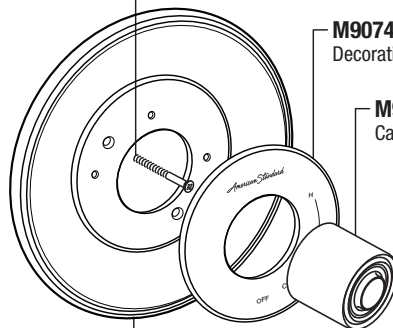

American Standard

Patience Pressure Balancing Bath and Shower Trim Kit

MODEL NUMBER

TU106500
TU106501
TU106502
TU106507
TU106508

M970092-YYY0A
Shower Arm & Flange

1660738.YYY
Shower Head
(1.75 gpm)

1660739.YYY
Shower Head
(2.5 gpm)

078016-0020A
Escutcheon Screw

M970654-0070A
Cartridge

M907414-YYY0A
Decorative Ring

M907053-YYY0A
Cartridge Cap

M970457-0070A
Adaptor Kit

M907858-YYY0A
Escutcheon

M970281-YYY0A
Handle Kit

8888101.YYY
Tub Spout