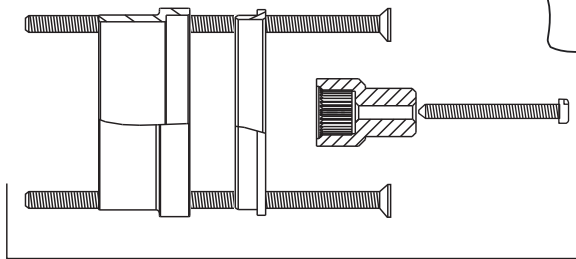

American Standard

Patience Pressure Balancing Bath and Shower Trim Kit

MODEL NUMBER

TU106500
TU106501
TU106502
TU106507
TU106508

M970092-YYY0A
Shower Arm & Flange

1660738.YYY
Shower Head
(1.75 gpm)

1660739.YYY
Shower Head
(2.5 gpm)

078016-0020A
Escutcheon Screw

M970654-0070A
Cartridge

M907414-YYY0A
Decorative Ring

M907053-YYY0A
Cartridge Cap

M970457-0070A
Adaptor Kit

M907858-YYY0A
Escutcheon

M970281-YYY0A
Handle Kit

8888101.YYY
Tub Spout

PURCHASE SEPARATELY

M970649-YYY0A
Deep rough-in kit

Replace the "YYY" with appropriate finish code

POLISHED CHROME	002
POLISHED NICKEL	013
LEGACY BRONZE	278
BRUSHED NICKEL	295

HOT LINE FOR HELP

For toll-free information and answers to your questions, call:
1 (800) 442-1902